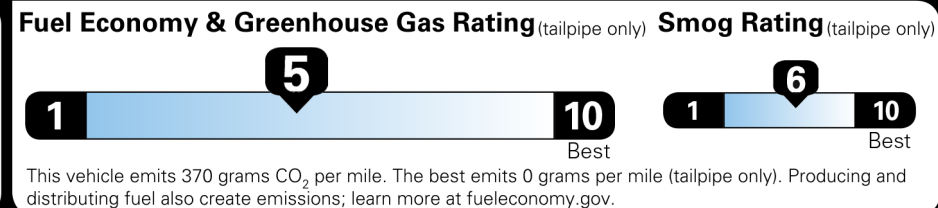

Not Original - Copy

Created on 2025-09-10 23:22:07 (UTC)

EPA DOT Fuel Economy and Environment

Gasoline Vehicle

You spend \$3,750 more in fuel costs over 5 years compared to the average new vehicle.

Annual fuel cost \$2,650