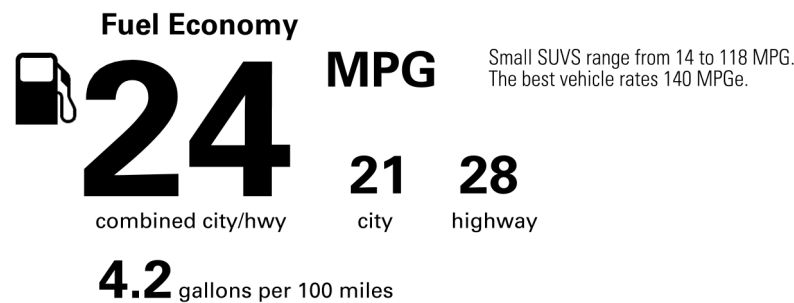

See Lexus.com/RX for details

INSTALLED OPTIONS

BASE MANUFACTURER'S SUGGESTED RETAIL PRICE

\$52,975.00

- ** Convenience Package: Panoramic View Monitor; Traffic Jam Assist (Requires Drive Connect Subscription; 3-Year Trial Included). 4G Network Dependent. 1,420.00
- ** 21-in Alloy Wheels 1,600.00
- ** Lexus Interface with 14-in Touchscreen Display; Drive Connect with Cloud Navigation, Intelligent Assistant, and Destination Assist - 3-Year Trial. 4G Network Dependent. 1,105.00
- ** Power Rear Door with Kick Sensor 150.00
- ** Premium Paint 595.00
- ** Multimedia Screen Protector - Glass 109.00
- ** All Weather Floor Liner, All Weather Cargo Mat 360.00
- ** Cargo Net 75.00
- ** Illuminated Door/Cargo Sills 760.00
- ** Key Glove 25.00
- ** Side Puddle Lamp 175.00

Not Original - Copy

Created on 2025-09-10 23:22:07 (UTC)

EPA DOT Fuel Economy and Environment

Gasoline Vehicle

You spend \$3,750 more in fuel costs over 5 years compared to the average new vehicle.

Annual fuel cost \$2,650