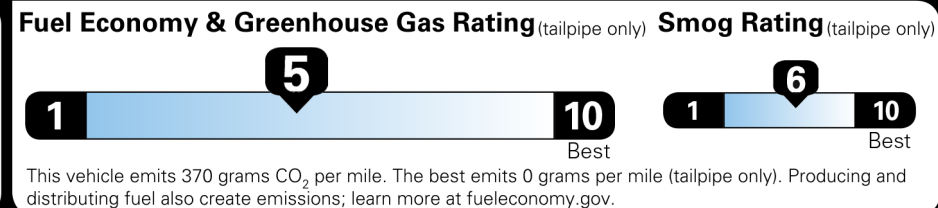

Not Original - Copy

Created on 2025-09-23 18:22:39 (UTC)

EPA DOT Fuel Economy and Environment

Gasoline Vehicle

You spend \$3,750 more in fuel costs over 5 years compared to the average new vehicle.

Annual fuel cost \$2,650