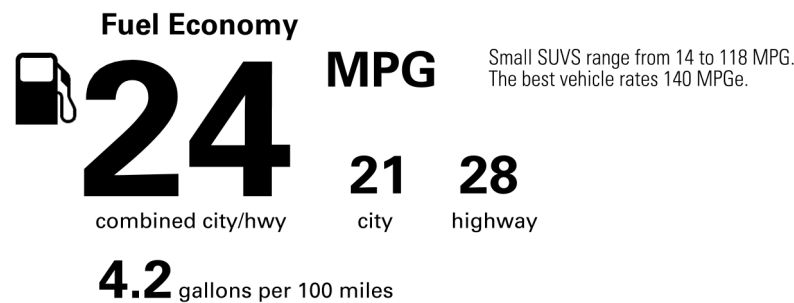

Not Original - Copy

Created on 2025-09-23 18:22:39 (UTC)

EPA DOT Fuel Economy and Environment

Gasoline Vehicle

You spend \$3,750 more in fuel costs over 5 years compared to the average new vehicle.

Annual fuel cost \$2,650