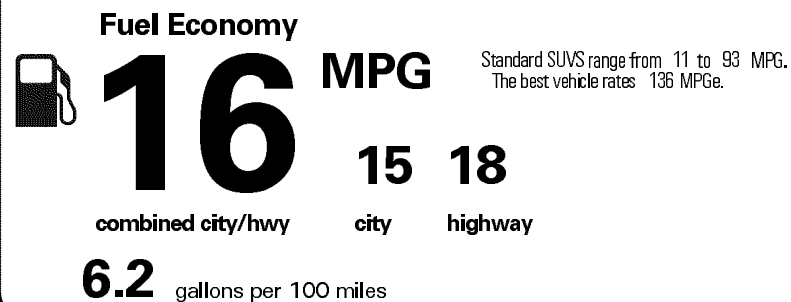

MANUFACTURER'S SUGGESTED RETAIL PRICE

- ** Blind Spot Monitor with Rear Cross-Traffic Alert Power Retracting/Auto-Dimming Outer Mirrors (BLIND SPOT MONITOR CREDIT OF \$800) -N/C-
- ** Headlamp washers 100.00
- ** Premium Package 2,570.00
- ** Mahogany Wood Trim, Rain-Sensing Wipers, Windshield De-icer, LED Foglamps, 18" Split-Six Spoke Wheels, Intuitive Parking Assist, Heated/Ventilated Front Seats, Heated Outboard 2nd Row Seats, 3-Zone Automatic Climate Control, Navigation Package (PKG MSRP VALUE OF \$3,970. DISCOUNT OF \$1,400)
- ** Mahogany Wood & Leather-Trimmed Steering Wheel and Shift Knob 310.00
- ** All-Weather Floor Liners with Cargo Mat 298.00
- ** Tow Hitch with Ball Mount 654.00
- ** Exhaust Tip 129.00
- ** Cargo Net/Cargo Mat/Wheel Locks & Key Gloves 260.00

\$52,155.00

Not Original - Copy

Created on 2018-12-12 06:10:15 (UTC)

EPA DOT Fuel Economy and Environment

Gasoline Vehicle

You spend \$ 7,000

more in fuel costs over 5 years compared to the average new vehicle.