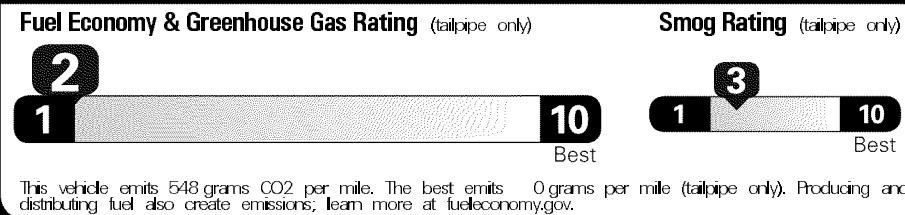

You spend $ 7,000

more in fuel costs over 5 years compared to the average new vehicle.

Annual fuel cost $ 2,800