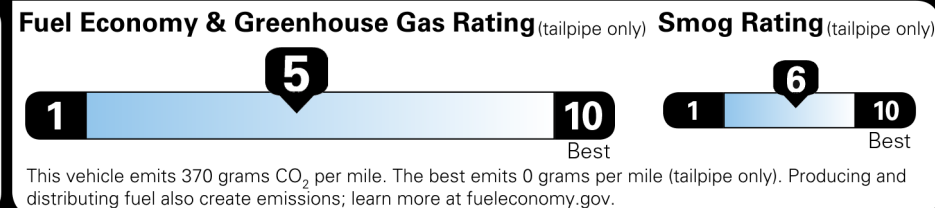

EPA DOT Fuel Economy and Environment

Gasoline Vehicle

Fuel Economy
24 MPG
Small SUVs range from 14 to 125 MPG. The best vehicle rates 146 MPGe.
21 city 28 highway
4.2 gallons per 100 miles

You spend $4,500
more in fuel costs over 5 years compared to the average new vehicle.

Annual fuel cost $2,600