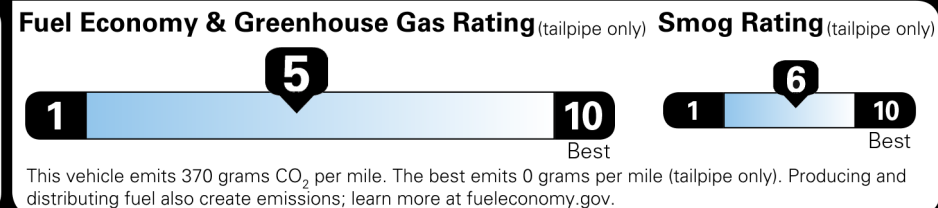

EPA DOT Fuel Economy and Environment

Gasoline Vehicle

Fuel Economy
24 MPG
Small SUVs range from 14 to 125 MPG. The best vehicle rates 146 MPGe.
21 city 28 highway
4.2 gallons per 100 miles

You spend $4,500
more in fuel costs over 5 years compared to the average new vehicle.

Annual fuel cost $2,600